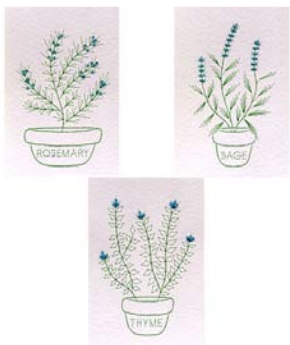

Form-A-Lines Narrow Boat Flowers Set Patterns

Form-A-Lines Narrow Boat Flowers Rose Border pattern

Form-A-Lines Narrow Boat Flowers Rose Castle pattern

Form-A-Lines Narrow Boat Flowers Roses pattern

Form-A-Lines Herbs Set Patterns

Form-A-Lines Herb Rosemary pattern

Form-A-Lines Herb Thyme pattern

Form-A-Lines Herb Sage pattern

Form-A-Lines Garden Flowers A Set Patterns

Form-A-Lines Garden Flowers A3 – Daffodils pattern

Form-A-Lines Garden Flowers A2 – Carnations pattern

Form-A-Lines Garden Flowers A1 – Lily pattern

Form-A-Lines Wild Flower Set Patterns

Form-A-Lines Wild Flowers – Thistle pattern

Form-A-Lines Wild Flowers – Dandelion pattern

Form-A-Lines Wild Flowers – Wild Strawberry pattern